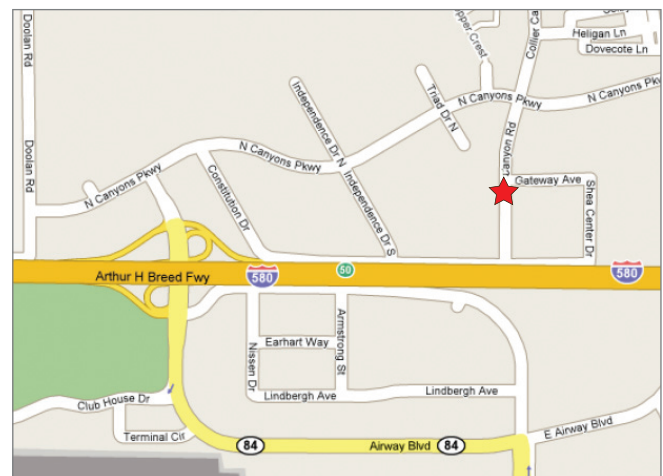

Local Hotels

Hotels listed below are at the same freeway exit, Airway Blvd, as Alloptic. There is very little else at this location. West, 5 to 10 miles toward Pleasanton and Dublin, there are many more hotels as well as shopping, restaurants and entertainment.

Courtyard by Marriott

2929 Constitution Dr
Livermore, CA
Phone: 925-243-1000
Alloptic rate: \$119.00
Local shuttle service

Hampton Inn

2850 Constitution Dr
Livermore, CA
Phone: 925-606-6400
Alloptic rate: \$109.00
Breakfast, happy hour, Internet
and shuttle service

Driving instructions for area airports

From San Francisco Airport – SFO (45 miles)

- Start going towards the Airport Exit on Domestic Terminal Acc (go 0.1 miles.)
- Turn Left on Airport Exit towards Freeways (go 0.2 mi.)
- Take US-101 South towards San Jose (go 6.9 mi.)
- Take the CA-92 East exit towards Hayward/Fashion Island Boulevard. (go 13.6 miles.)
- Take the I-880 North exit towards Oakland (go 3.7 mi.)
- Take the I-238 exit towards Stockton/Castro Valley (I-580) (go 2.8 miles.)
- I-238 South becomes I-580 East (go 15.1 miles.)
- Take the Airway Boulevard exit (go 0.3 miles.)
- When you take Airway Blvd. exit from I-580, cross back over freeway to second light (North Canyon Parkway).
- Turn right on North Canyon Parkway and proceed to Collier Canyon Road.
- Turn Right on Collier Canyon Road
- Turn Left on Gateway Avenue. Our lobby is located at 2675 Collier Canyon Road facing Gateway Avenue.